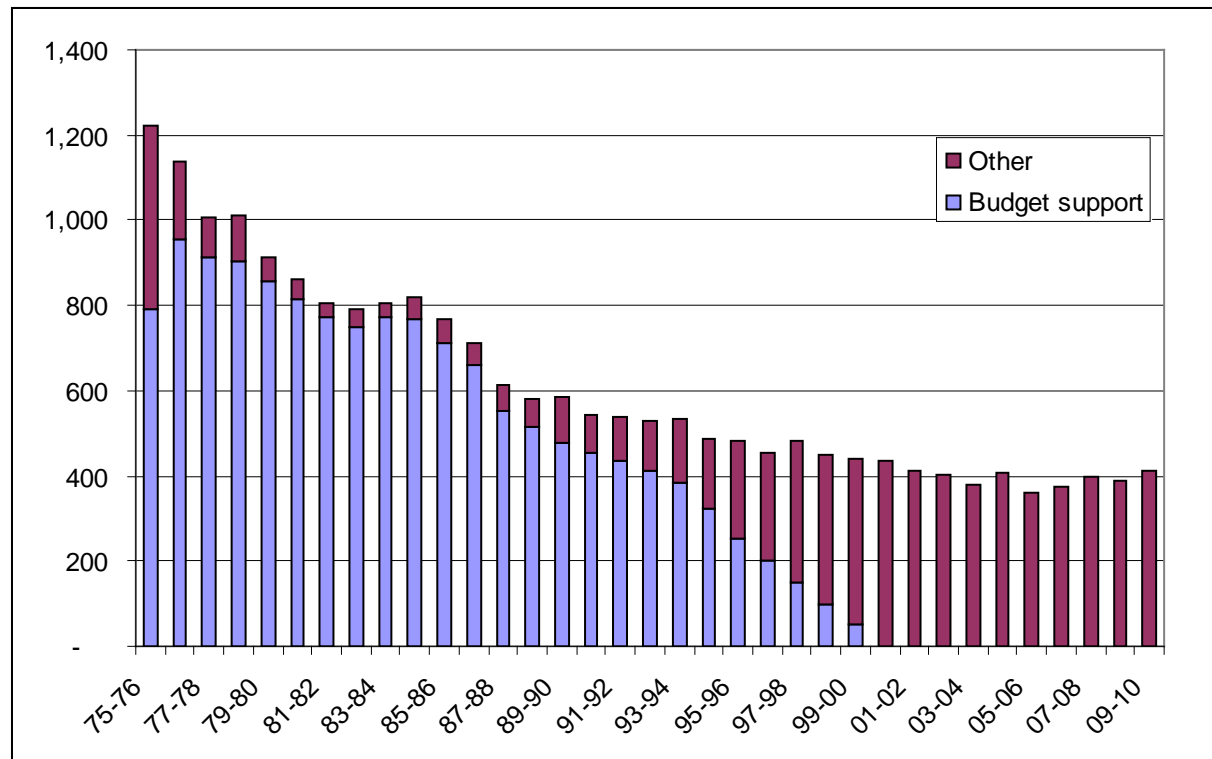

Australian aid to PNG since Independence: from budget support to program aid ($A million, 2009-10 prices)