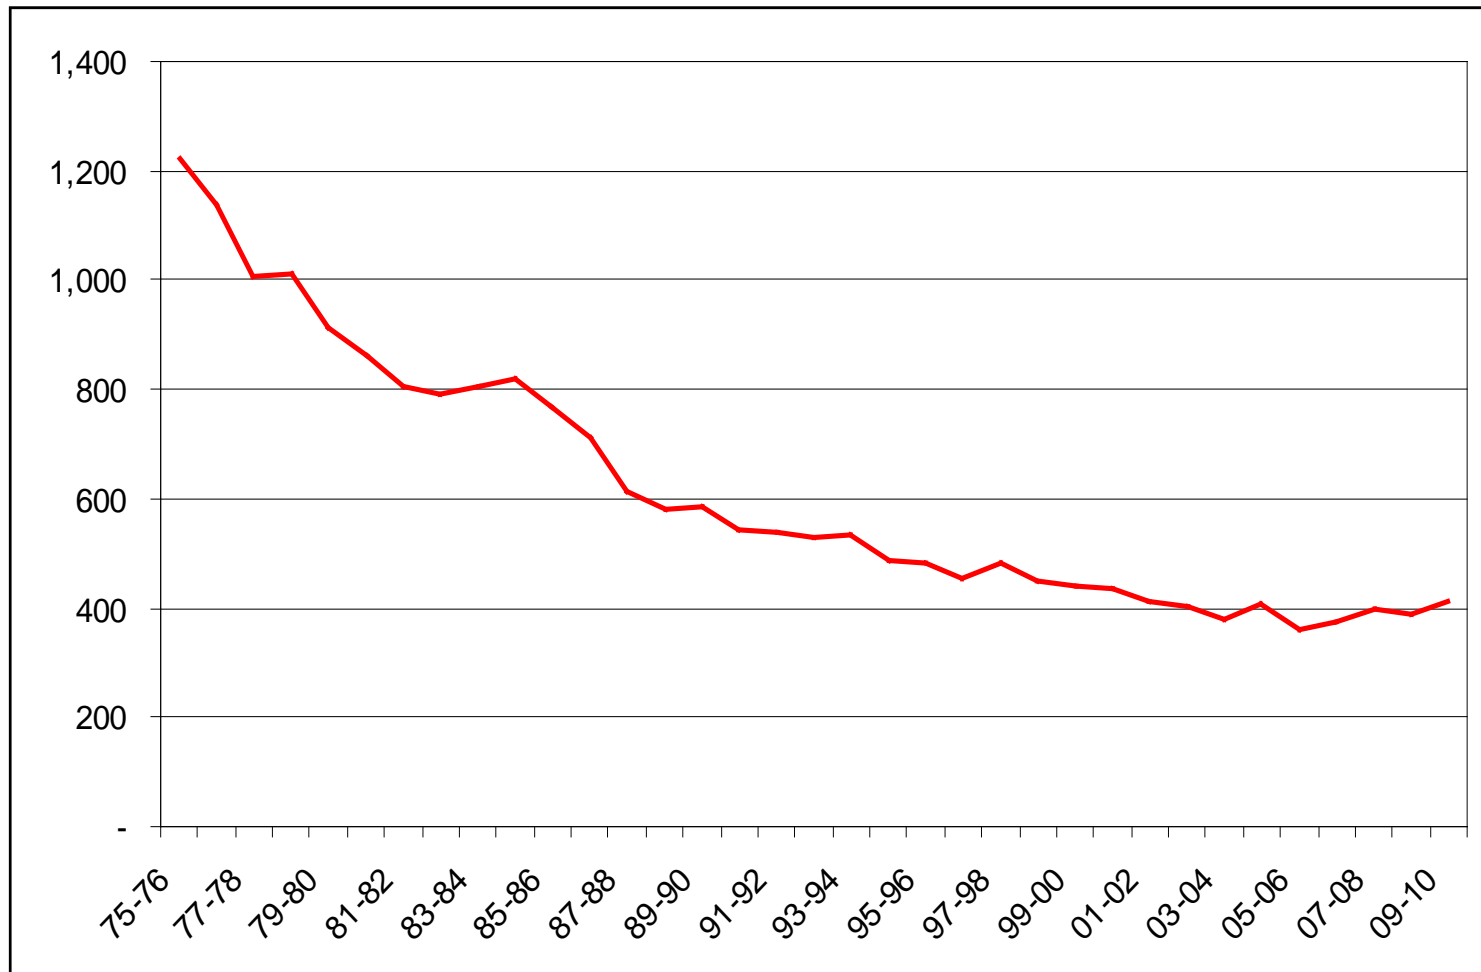

Australian aid to PNG since Independence (A$ millions, in 2009-10 prices)