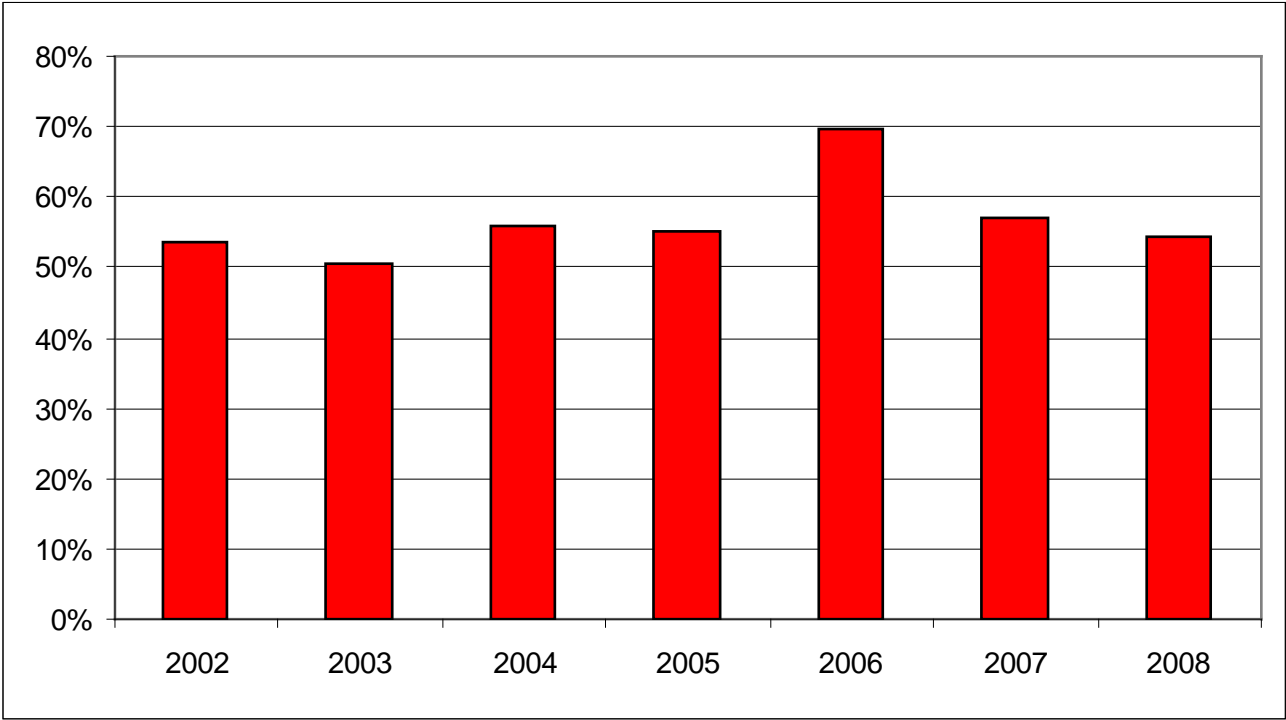

Proportion of Australian aid to PNG as technical assistance